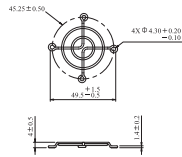

METAL FINGER GUARD

6G-40 for 40mm fan

6G-50 for 50mm fan

6G-60 for 60mm fan

6G-92 for 92mm fan

6G-3E for 80mm fan

6G-4E for 120mm fan

6G-5E for 172mm fan

PLASTIC GUARD

6G-60P for 60mm fan

6G-80P for 80mm fan

6G-92P for 92mm fan

6G-120P for 120mm fan