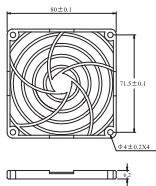

METAL FINGER GUARD

6G-40 for 40mm fan

6G-50 for 50mm fan

6G-60 for 60mm fan

6G-92 for 92mm fan

6G-3E for 80mm fan

6G-4E for 120mm fan

6G-5E for 172mm fan

PLASTIC GUARD

6G-60P for 60mm fan

6G-80P for 80mm fan

6G-92P for 92mm fan

6G-120P for 120mm fan