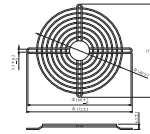

METAL FINGER GUARD

6G-40 for 40mm fan

6G-50 for 50mm fan

6G-60 for 60mm fan

6G-92 for 92mm fan

6G-3E for 80mm fan

6G-4E for 120mm fan

6G-5E for 172mm fan

PLASTIC GUARD

6G-60P for 60mm fan

6G-80P for 80mm fan

6G-92P for 92mm fan

6G-120P for 120mm fan