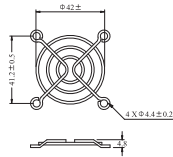

METAL FINGER GUARD

6G-40 for 40mm fan

6G-50 for 50mm fan

6G-60 for 60mm fan

6G-92 for 92mm fan

6G-3E for 80mm fan

6G-4E for 120mm fan

6G-5E for 172mm fan

PLASTIC GUARD

6G-60P for 60mm fan

6G-80P for 80mm fan

6G-92P for 92mm fan

6G-120P for 120mm fan