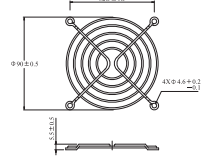

METAL FINGER GUARD

6G-40 for 40mm fan

6G-50 for 50mm fan

6G-60 for 60mm fan

6G-92 for 92mm fan

6G-3E for 80mm fan

6G-4E for 120mm fan

6G-5E for 172mm fan

PLASTIC GUARD

6G-60P for 60mm fan

6G-80P for 80mm fan

6G-92P for 92mm fan

6G-120P for 120mm fan