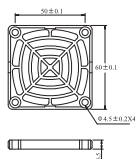

METAL FINGER GUARD

6G-40 for 40mm fan

6G-50 for 50mm fan

6G-60 for 60mm fan

6G-92 for 92mm fan

6G-3E for 80mm fan

6G-4E for 120mm fan

6G-5E for 172mm fan

PLASTIC GUARD

6G-60P for 60mm fan

6G-80P for 80mm fan

6G-92P for 92mm fan

6G-120P for 120mm fan