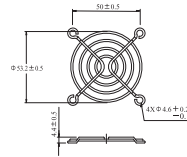

METAL FINGER GUARD

6G-40 for 40mm fan

6G-50 for 50mm fan

6G-60 for 60mm fan

6G-92 for 92mm fan

6G-3E for 80mm fan

6G-4E for 120mm fan

6G-5E for 172mm fan

PLASTIC GUARD

6G-60P for 60mm fan

6G-80P for 80mm fan

6G-92P for 92mm fan

6G-120P for 120mm fan